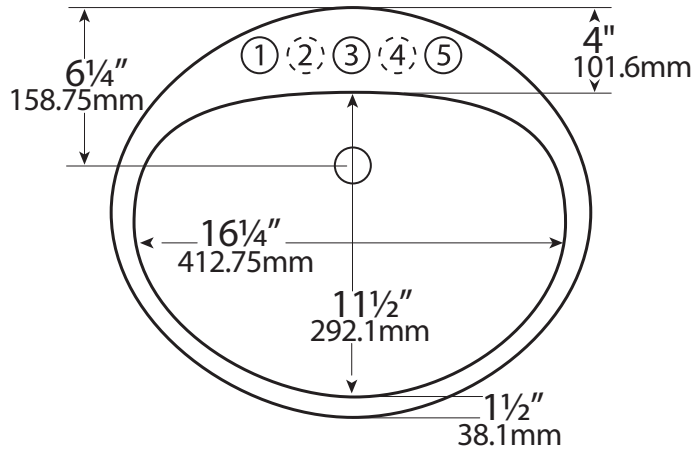

Drains not included.

Certified by: National Association of Homebuilders
(NAHB) Research Center and CSA International

Meets or Exceeds:

CSA B45.0-02 ANSI Z 124.3 - 1995
CSA B45.5-02 ANSI Z 124.6 - 1997

All designs and specifications
subject to change without notice
All dimensions are $\pm 1/4"$ (6.35 mm)

900051 © 2009 CorStone, Inc.