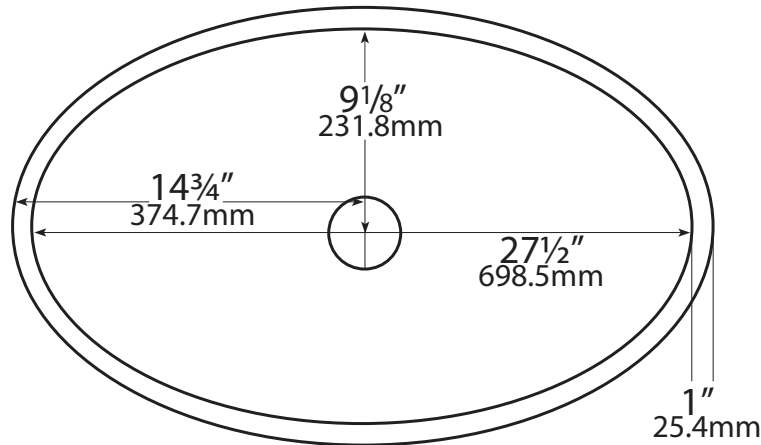

Drains not included.

Certified by: National Association of Homebuilders
(NAHB) Research Center and CSA International

Meets or Exceeds:

CSA B45.0-02 ANSI Z 124.3 - 1995
CSA B45.5-02 ANSI Z 124.6 - 1997

All designs and specifications
subject to change without notice
All dimensions are ± 1/4" (6.35 mm)

900051 © 2009 CorStone, Inc.