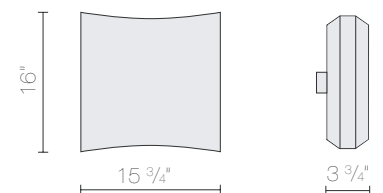

Global Lighting reserves the right to make modifications when necessary