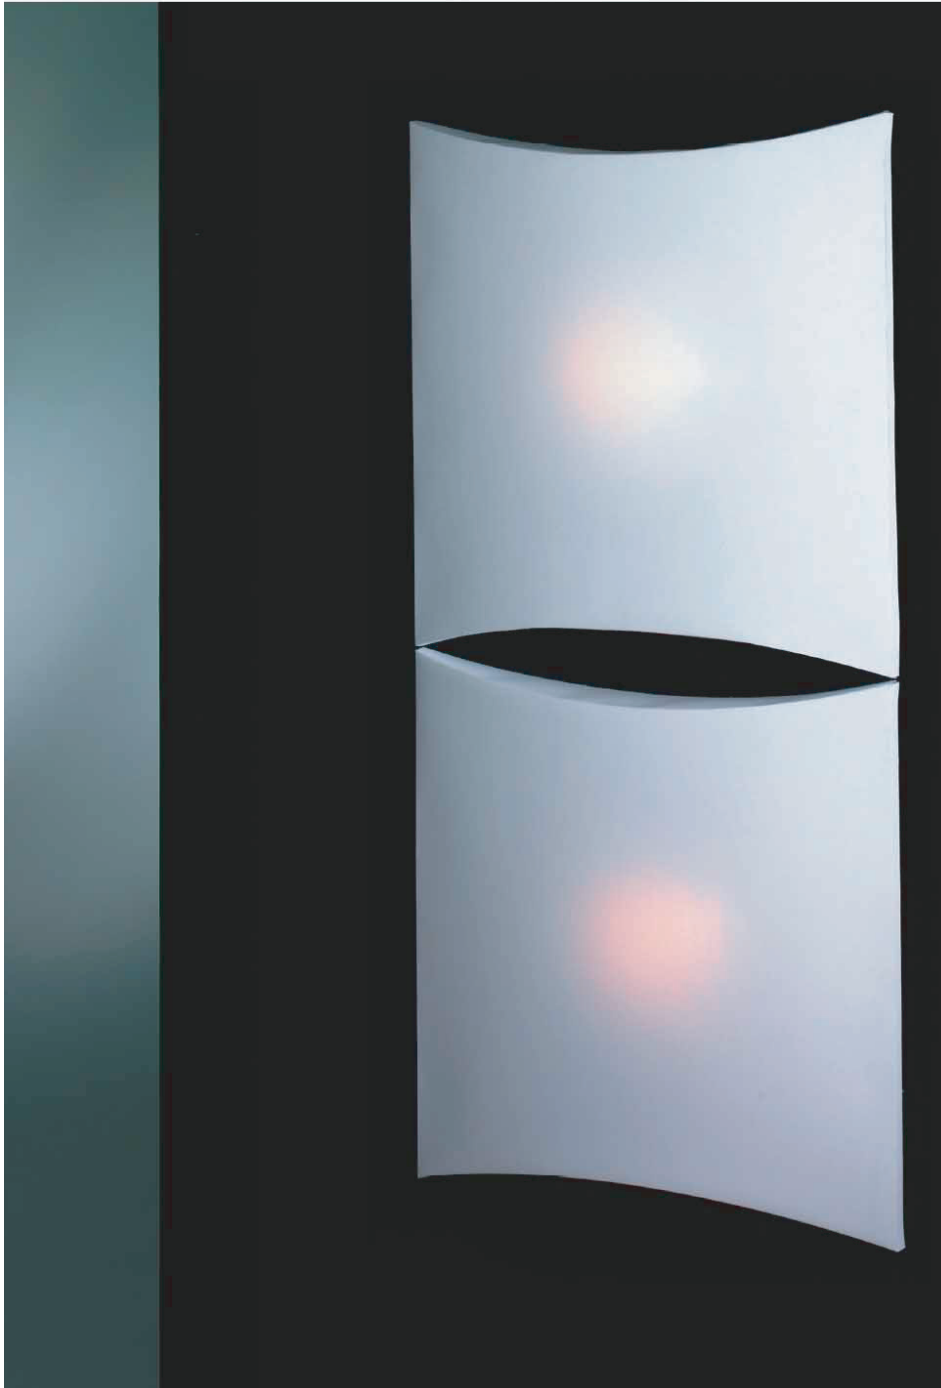

dolcetta surface

B.lux^o

powered by

Global Lighting

Illuminated minimalism. Mounting this fixture in clusters creates vast spaces of openness.

diffuser: white rigid fabric diffuser

hidden body: matte aluminum