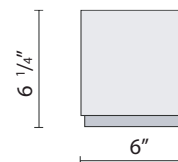

Global Lighting reserves the right to make modifications when necessary

Options: Dimming and/or 277V ballasts available upon request