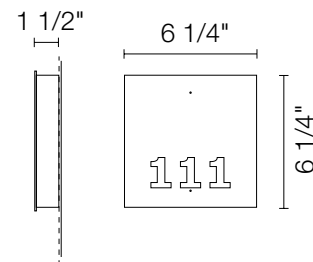

Global Lighting reserves the right to make modifications when necessary
Optional laser cut lettering, numbering and imaging available upon request

Global Lighting 50 S Buckhout Street Irvington NY, 10533 ph:914.591.4095 fax:914.591.3796 www.globallighting.com