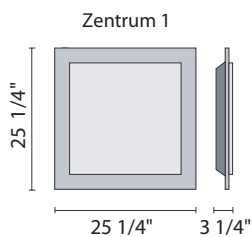

zentrum

B.lux

powered by

Global Lighting

Discreet design meets dynamic functionality in a surface mounted fixture.

body: matte finished aluminum

diffuser: white polycarbonate

6223 10EU / Non Dim
6223 10DU / Dimming
4 x 36W 2G-11