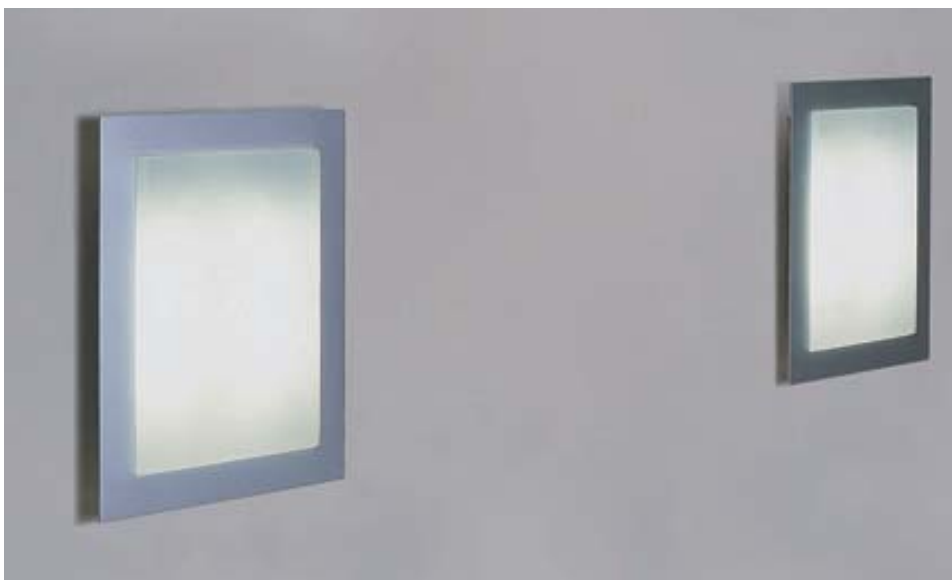

zentrum

B.lux

powered by

Global Lighting

Discreet design meets dynamic functionality in a surface mounted fixture.

body: matte finished aluminum

diffuser: white polycarbonate

6223 10EU / Non Dim
6223 10DU / Dimming
4 x 36W 2G-11