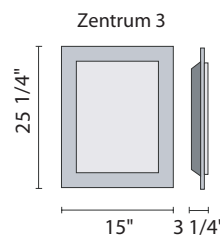

62233 0EU / Non Dim
62233 0DU / Dimming
2 x 36 W 2G-11