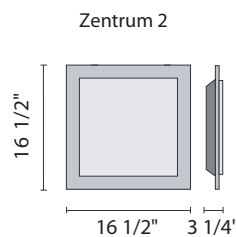

zentrum

B.lux

powered by

Global Lighting

Discreet design meets dynamic functionality in a surface mounted fixture.

body: matte finished aluminum

diffuser: white polycarbonate

6223 10EU / Non Dim
6223 10DU / Dimming
4 x 36W 2G-11