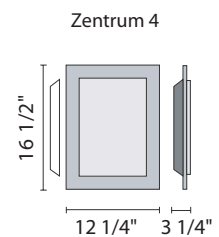

62234 0EU / Non Dim
62234 0DU / Dimming
2 x 18W 2G-11

Global Lighting reserves the right to make modifications when necessary
Product Advisory: Standard dimming and non-dimming fixtures are 120V.
Non-dimming and dimming 277V ballasts available upon request.

Global Lighting 50 S Buckhout Street Irvington NY, 10533 ph: 914.591.4095 fax: 914.591.3796 ww w.globallighting.com