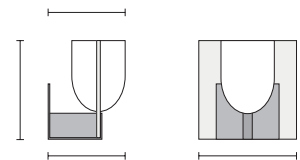

pinot ada

B.lux^o

powered by

Global Lighting

A polished glass wall sconce that playfully mimics the classic wine glass.

body: chrome

diffusers: white or red glass with or without clear crystal

644121 / Red
644120 / White
1 x 60W G12 Satco