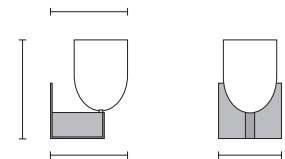

pinot ada

B.lux^o

powered by

Global Lighting

A polished glass wall sconce that playfully mimics the classic wine glass.

body: chrome

diffusers: white or red glass with or without clear crystal

644121 / Red
644120 / White
1 x 60W G12 Satco