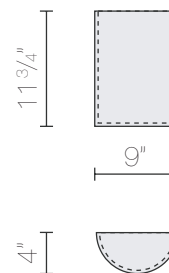

**hidden body:** white finished metal

---

**#651100U**

1 x CFT 18W 2G11 120V

Global Lighting reserves the right to make modifications when necessary

Options: Dimming and/or 277V ballasts available upon request