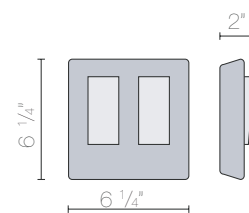

Global Lighting reserves the right to make modifications when necessary