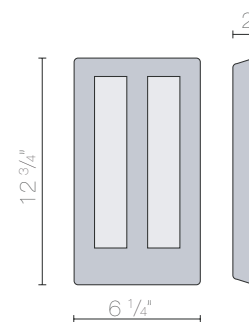

**#806101U**

2 x CFT 13W 2G7 120V

**#807101U**

2 x CFT 9W 2G7 120V

Global Lighting reserves the right to make modifications when necessary