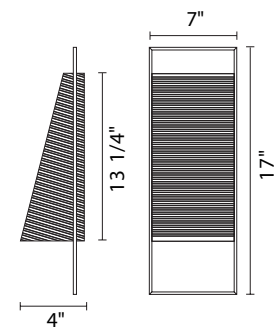

sor ada

B.lux

powered by

Global Lighting

Restrained geometry results in cascades of soft light across the tabletop.

body: brushed nickel

cord: black:72"

shade: white pleated fabric

switch: on cord

#828100U

1 x 60W B-10 Candelabra

#828100U-13

1 x 13W G24q-2 CFT 120V

Global Lighting reserves the right to make modifications when necessary