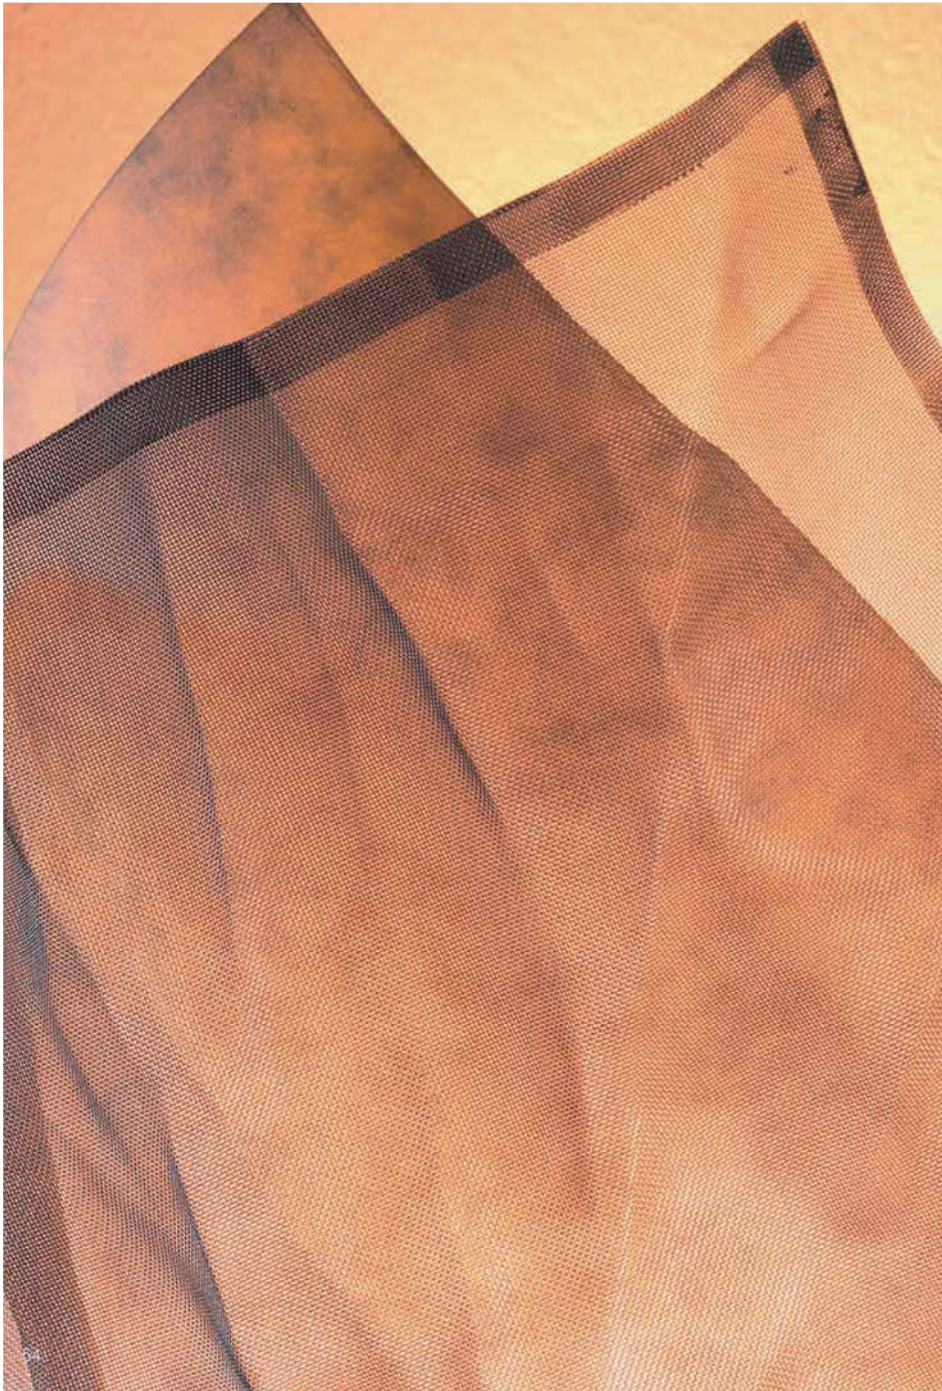

# sare

**B.lux**

powered by

**Global Lighting**

Reminiscent of an ancient wall torch, a sheath of woven steel mesh emits a warm amber light.

diffuser: stainless steel mesh and nomex

hidden body: white finished metal

---

#65 0100 U

1 x 60W B 10 Candelabra base

Global Lighting reserves the right to make modifications when necessary

Options: Title 24 compliant 13W or 18W twist lock GU24 self ballasted lamp available upon request