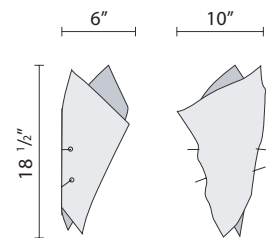

# sare

**B.lux**

powered by

**Global Lighting**

Reminiscent of an ancient wall torch, a sheath of woven steel mesh emits a warm amber light.

diffuser: stainless steel mesh and nomex

hidden body: white finished metal

---

#65 0100 U

1 x 60W B 10 Candelabra base

Global Lighting reserves the right to make modifications when necessary

Options: Title 24 compliant 13W or 18W twist lock GU24 self ballasted lamp available upon request