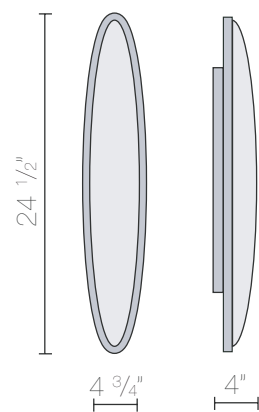

Global Lighting reserves the right to make modifications when necessary

Options: Dimming and/or 277V ballasts available upon request