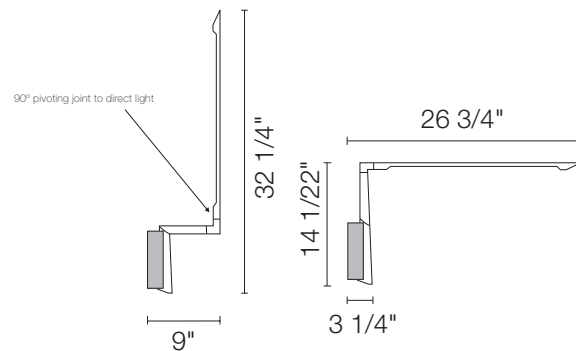

body: matte grey finished aluminum

mount: gun metal finish

4" gun metal finished square back plate not shown.

615101U

1 x 13W T2 Axial Base Osram

615100U

1 x 13W T2 Axial Base Osram

Global Lighting reserves the right to make modifications when necessary