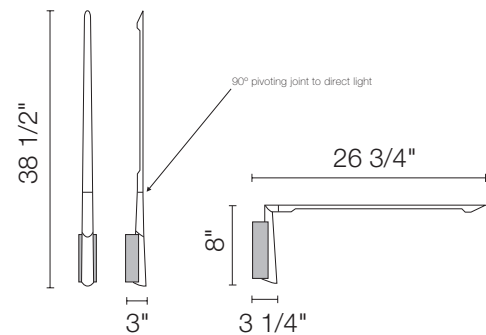

body: matte grey finished aluminum

mount: gun metal finish

4" gun metal finished square back plate not shown.

615101U

1 x 13W T2 Axial Base Osram

615100U

1 x 13W T2 Axial Base Osram

Global Lighting reserves the right to make modifications when necessary