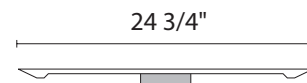

# eliana picture light

**B.lux**  
powered by  
**Global Lighting**

A sleek and slender fixture in metallic grey.

body: matte grey finished aluminum

mount: gun metal finish

4" gun metal finished square back plate not shown.