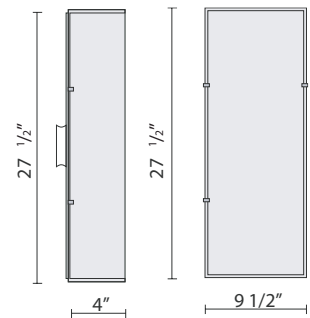

Global Lighting reserves the right to make modifications when necessary

Options: Dimming and/or 277V ballasts available upon request