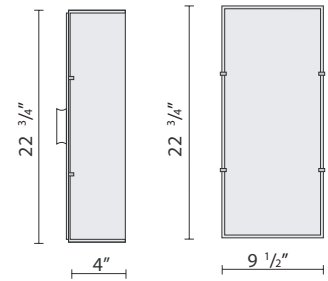

# dolce ada

B.lux<sup>o</sup>

powered by

**Global Lighting**

An arching form of cream-colored fabric casts a dramatic glow.

diffuser:: cream-colored fabric

hidden body: white finished metal

Dolce 1  
#8 2110 1U  
1 x CFT 36W 2G 11 120V