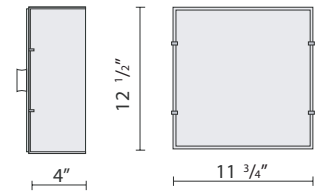

Dolce 2  
#8 2110 2U  
2 x CFT 18W 2G 11 120V

Dolce 3  
#8 2110 3U  
3 x 18W T8 F17 120V

Global Lighting reserves the right to make modifications when necessary

Options: Dimming and/or 277V ballasts available upon request