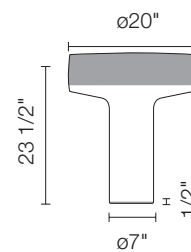

body: polystyrene

cord: black:11.5'

top and base: anodized aluminum

BOLETUS OUTDOOR A (FIXED)
660200U
2 x 36W 2G-11

BOLETUS OUTDOOR B (PORTABLE)
660201U
2 x 36W 2G-11