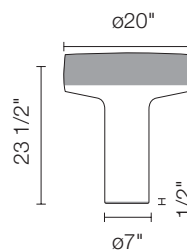

body: polystyrene

cord: black:11.5'

top and base: anodized aluminum

BOLETUS OUTDOOR A (FIXED)
660200U
2 x 36W 2G-11

BOLETUS OUTDOOR B (PORTABLE)
660201U
2 x 36W 2G-11