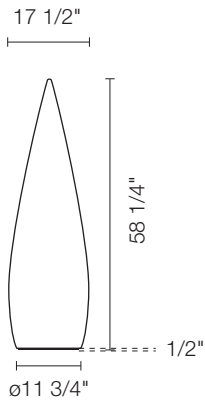

kanpazar 150/180

B.lux®

powered by

Global Lighting

KANPAZAR 150

KANPAZAR 150A (FIXED)
659200U
2 X 55W 2G-11