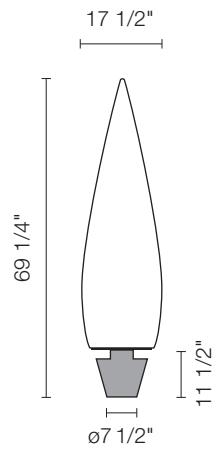

KANPAZAR 150C (PORTABLE W/BASE)
659202U
2 X 55W 2G-11