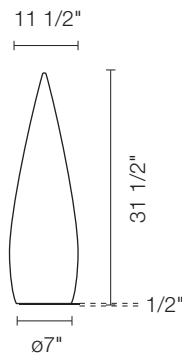

KANPAZAR 80B (PORTABLE)
659221U
2 X 36W 2G-11

Advisory: Eventually, after time UV rays can alter the color and pigmentation of the materials