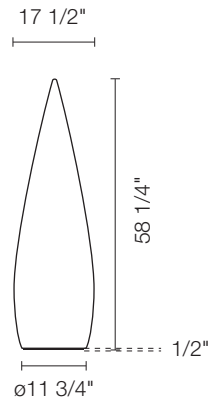

KANPAZAR 150B (PORTABLE)
659201U
2 X 55W 2G-11