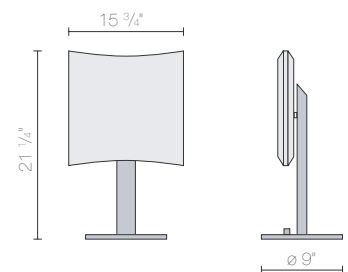

dolcetta table

B.lux[®]

powered by

Global Lighting

Illuminated minimalism. A curved rectangle of white cotton rests on a neck of matte-grey aluminum with a gun-metal finished base.

base: gun-metal finished aluminum

body: matte-grey aluminum

cord: 72"

diffuser: white fabric

switch: on base

#827000U

1 x 22W Circleline T5 Osram

Global Lighting reserves the right to make modifications when necessary
Upon request: Optional hospital grade cord and 3- prong plug available.