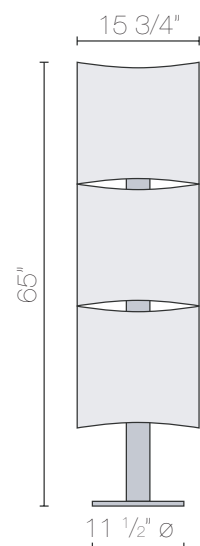

body: matte-grey aluminum

cord: 72"

diffuser: white fabric

switch: on base

#827200U

3 x 22W T5 Circle Osram

Global Lighting reserves the right to make modifications when necessary
Upon request: Optional hospital grade cord and 3-prong plug available.