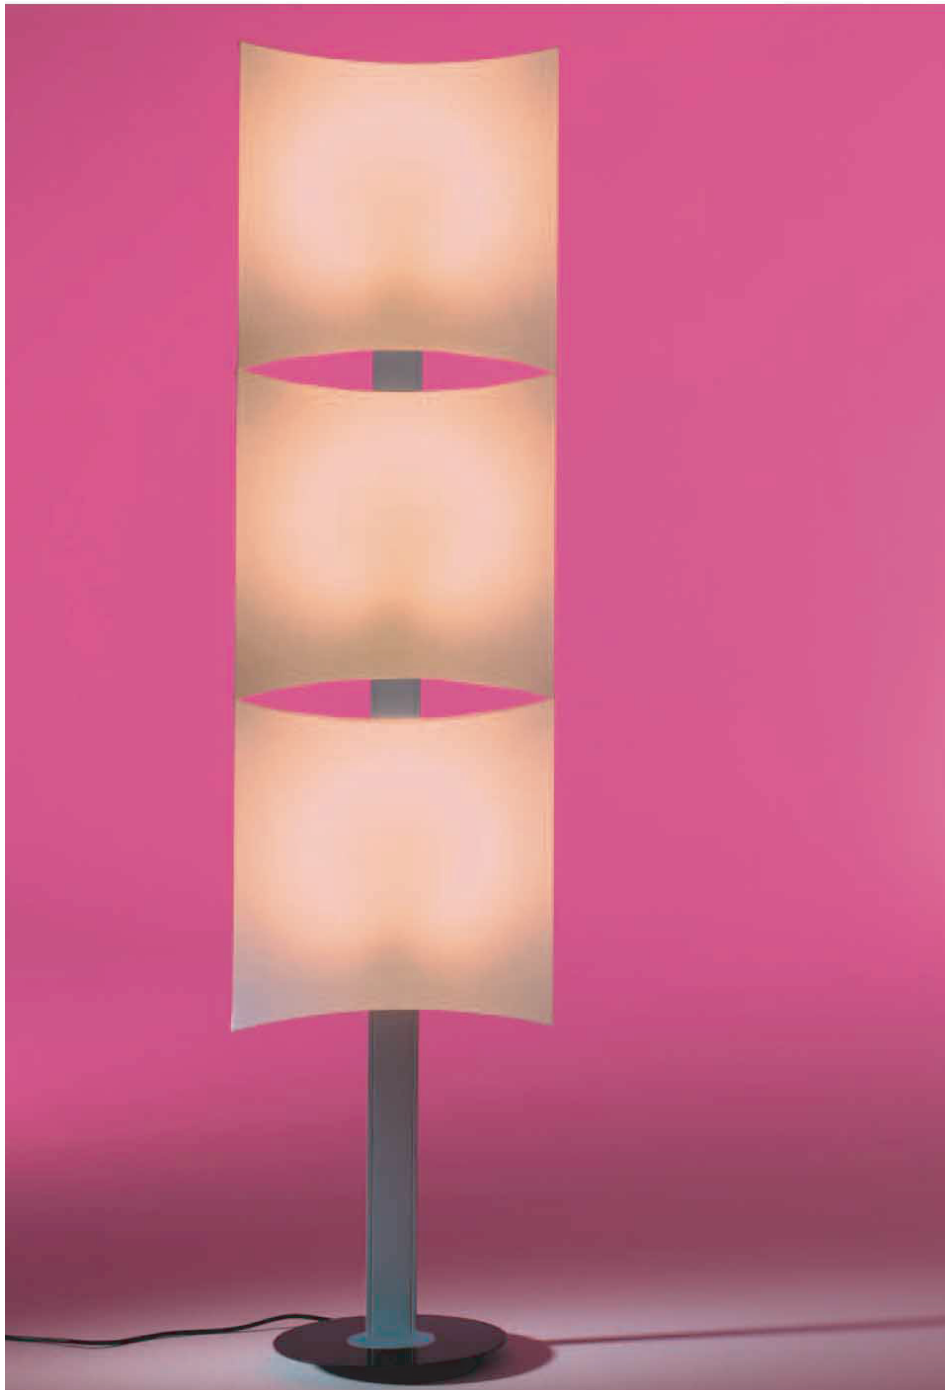

dolcetta floor

B.lux[®]

powered by

Global Lighting

Illuminated minimalism. Three connecting curved rectangles of white cotton glow from a neck of matte-grey aluminum with a gun-metal finished base.

base: gun-metal finished aluminum

body: matte-grey aluminum

cord: 72"

diffuser: white fabric

switch: on base

#827200U

3 x 22W T5 Circle Osram

Global Lighting reserves the right to make modifications when necessary
Upon request: Optional hospital grade cord and 3-prong plug available.