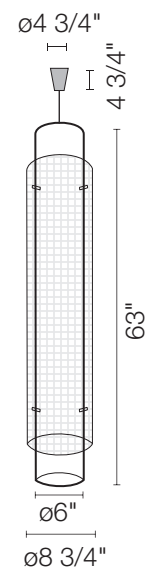

canopy: aluminum or copper finished metal

cord: black: Adjustable 72"

diffuser: aluminum or copper mesh

Global Lighting reserves the right to make modifications when necessary

Skin 70
654310U / Aluminum
654314U / Copper
2 x 14W T5

Skin 100
654320U / Aluminum
654324U / Copper
2 x 21W T5

Skin 130
654330U / Aluminum
654334U / Copper
2 x 28W T5

Skin 160
654340U / Aluminum
654344U / Copper
2 x 35W T5