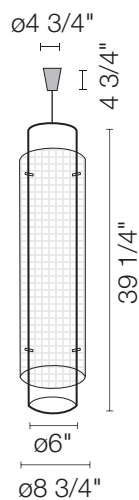

canopy: aluminum or copper finished metal

cord: black: Adjustable 72"

diffuser: aluminum or copper mesh

Global Lighting reserves the right to make modifications when necessary

Skin 70
654310U / Aluminum
654314U / Copper
2 x 14W T5

Skin 100
654320U / Aluminum
654324U / Copper
2 x 21W T5

Skin 130
654330U / Aluminum
654334U / Copper
2 x 28W T5

Skin 160
654340U / Aluminum
654344U / Copper
2 x 35W T5