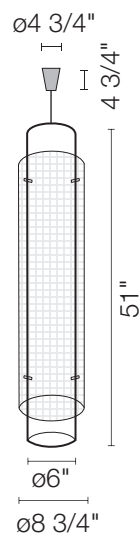

canopy: aluminum or copper finished metal

cord: black: Adjustable 72"

diffuser: aluminum or copper mesh

Global Lighting reserves the right to make modifications when necessary

Skin 70
654310U / Aluminum
654314U / Copper
2 x 14W T5

Skin 100
654320U / Aluminum
654324U / Copper
2 x 21W T5

Skin 130
654330U / Aluminum
654334U / Copper
2 x 28W T5

Skin 160
654340U / Aluminum
654344U / Copper
2 x 35W T5