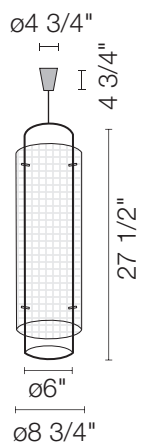

skin

B.lux^o

powered by

Global Lighting

Designed specifically for hospitality environments. Ranges in size from miniature to mammoth with a white body and outer shell of copper or aluminum.

body: white polycarbonate

canopy: aluminum or copper finished metal

cord: black: Adjustable 72"

diffuser: aluminum or copper mesh

Global Lighting reserves the right to make modifications when necessary

Skin 70
654310U / Aluminum
654314U / Copper
2 x 14W T5

Skin 100
654320U / Aluminum
654324U / Copper
2 x 21W T5

Skin 130
654330U / Aluminum
654334U / Copper
2 x 28W T5

Skin 160
654340U / Aluminum
654344U / Copper
2 x 35W T5