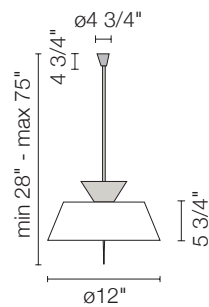

647300EU | Non Dimming
1 x 22W T5 Circline