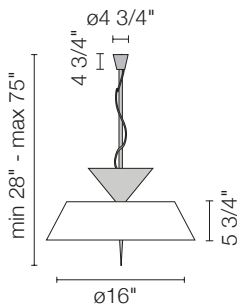

Global Lighting reserves the right to make modifications when necessary
Upon request: Optional fluorescent lampping for single Julia pendants only

track width = 2 1/2"
Located behind rail: flat 5" junction box cover (not shown) included.