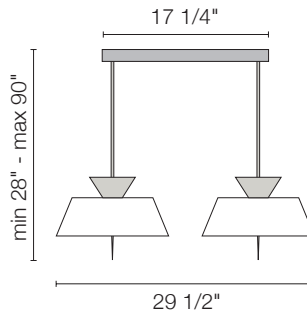

647320EU | Non Dimming
2 x 22W T5 Circline