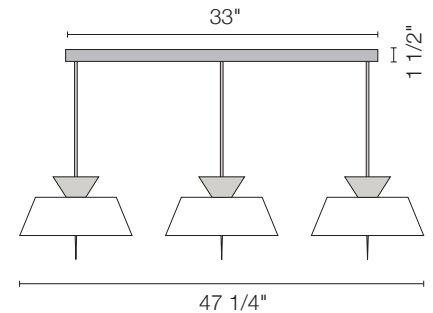

64733 0EU | Non Dimming
3 x 22W T5 Circline