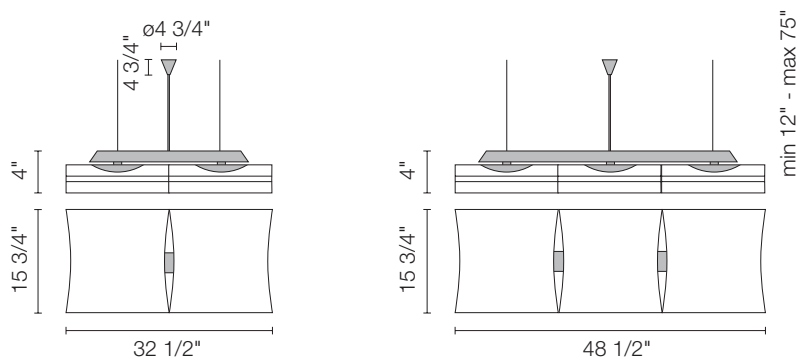

**diffusers:** 2 or 3 white fabric shades

**supports:** matte grey finished aluminum

---

**827320EU / Non Dimming**

**2 x 22W T5 Circleline**

**827330EU / Non Dimming**

**3 x 22W T5 Circleline**

Global Lighting reserves the right to make modifications when necessary