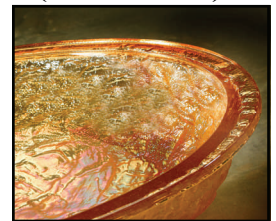

JSG Oceana Vessel Sinks

The Alina Art Vessel

- Each piece is signed by the artist
- Rim: free formed
- Design: unique - no two alike
- Model: 005-012-xxx
- Drain Hole: 1 3/4"
- Width: ranges from 17" to 20"
- Height: ranges from 4" to 7"
- Available in 11 lustrous colorations

Crystal
(005-012-000)

Champagne Gold
(005-012-100)

Sea Green
(005-012-200)

Black Nickel
(005-012-022)

Gold Reflections
(005-012-101)

Green Reflections
(005-012-201)

Blue Reflections
(005-012-140)

Copper
(005-012-010)

Platinum
(005-012-500)

24K Gold
(005-012-400)

All measurements are approximate and coloration samples are only representations of color - not rim style. No two sinks are exactly alike.

215 North 4th Street, Jeannette, PA 15644 ph:724.523.5567 fax:724.523.0123 www.jsgoceana.com