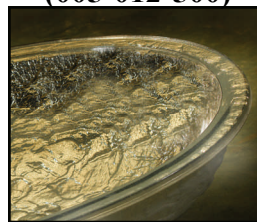

JSG Oceana Vessel Sinks

The Alina Art Vessel

- Each piece is signed by the artist
- Rim: free formed
- Design: unique - no two alike
- Model: 005-012-xxx
- Drain Hole: 1 3/4"
- Width: ranges from 17" to 20"
- Height: ranges from 4" to 7"
- Available in 11 lustrous colorations

Crystal
(005-012-000)

Champagne Gold
(005-012-100)

Sea Green
(005-012-200)

Black Nickel
(005-012-022)

Gold Reflections
(005-012-101)

Green Reflections
(005-012-201)

Blue Reflections
(005-012-140)

Copper
(005-012-010)

Platinum
(005-012-500)

24K Gold
(005-012-400)

All measurements are approximate and coloration samples are only representations of color - not rim style. No two sinks are exactly alike.

215 North 4th Street, Jeannette, PA 15644 ph:724.523.5567 fax:724.523.0123 www.jsgoceana.com