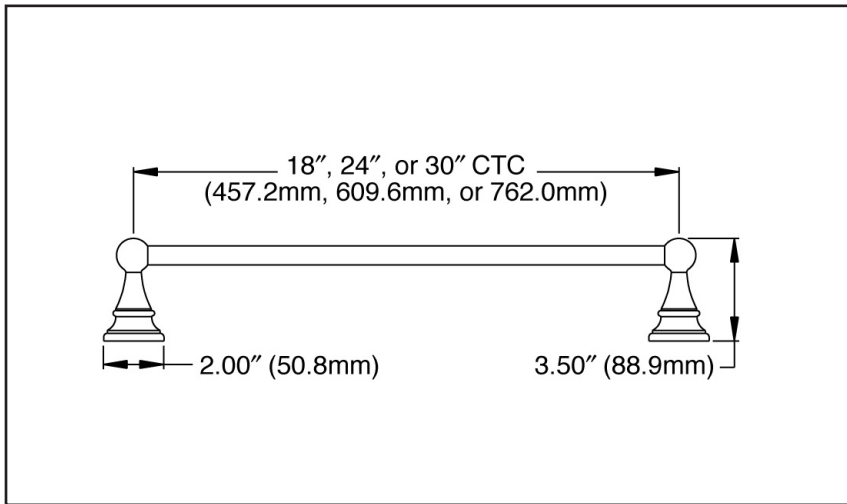

## 3501 - TOWEL BAR

IMAGES BATH: EDGEWATER

### SPECIFICATIONS

> Material: Solid Brass