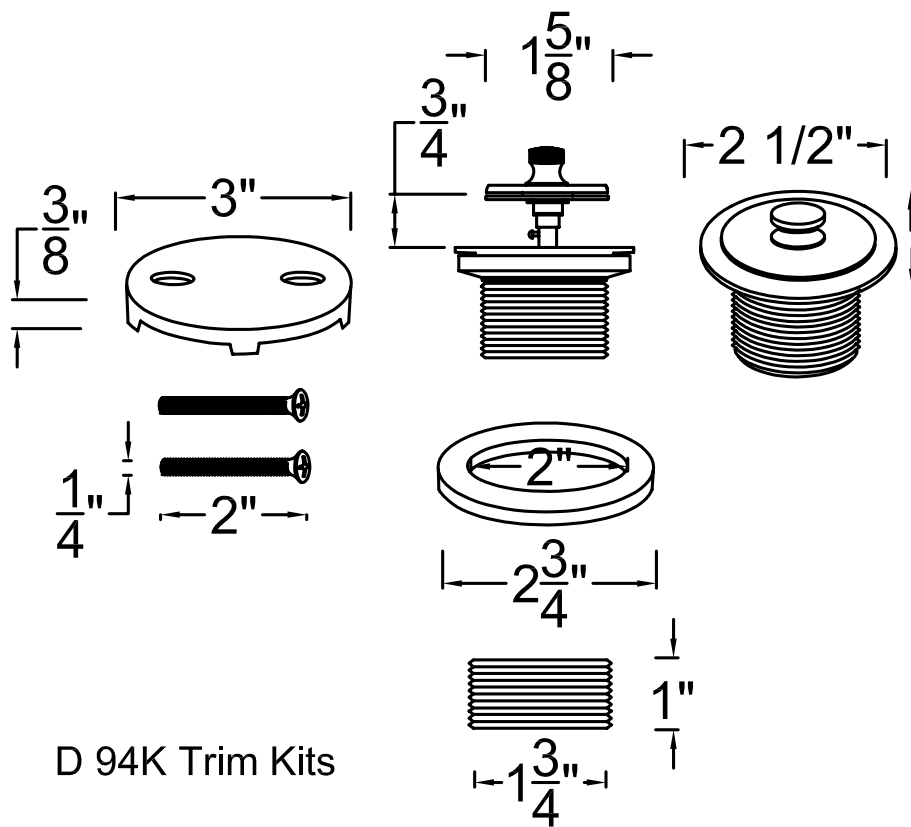

D94K

UNIVERSAL CONVERSION KITS

D 94K 2 HOLE FACEPLATE WITH SCREWS. FINE THREAD SHOE STRAINER WITH TWIST AND CLOSE MECHANISM. INCLUDES 1-7/8"-11-1/2"X 1-5/8"-16 (FINE TO COARSE THREAD) BRASS ADAPTER BUSHING