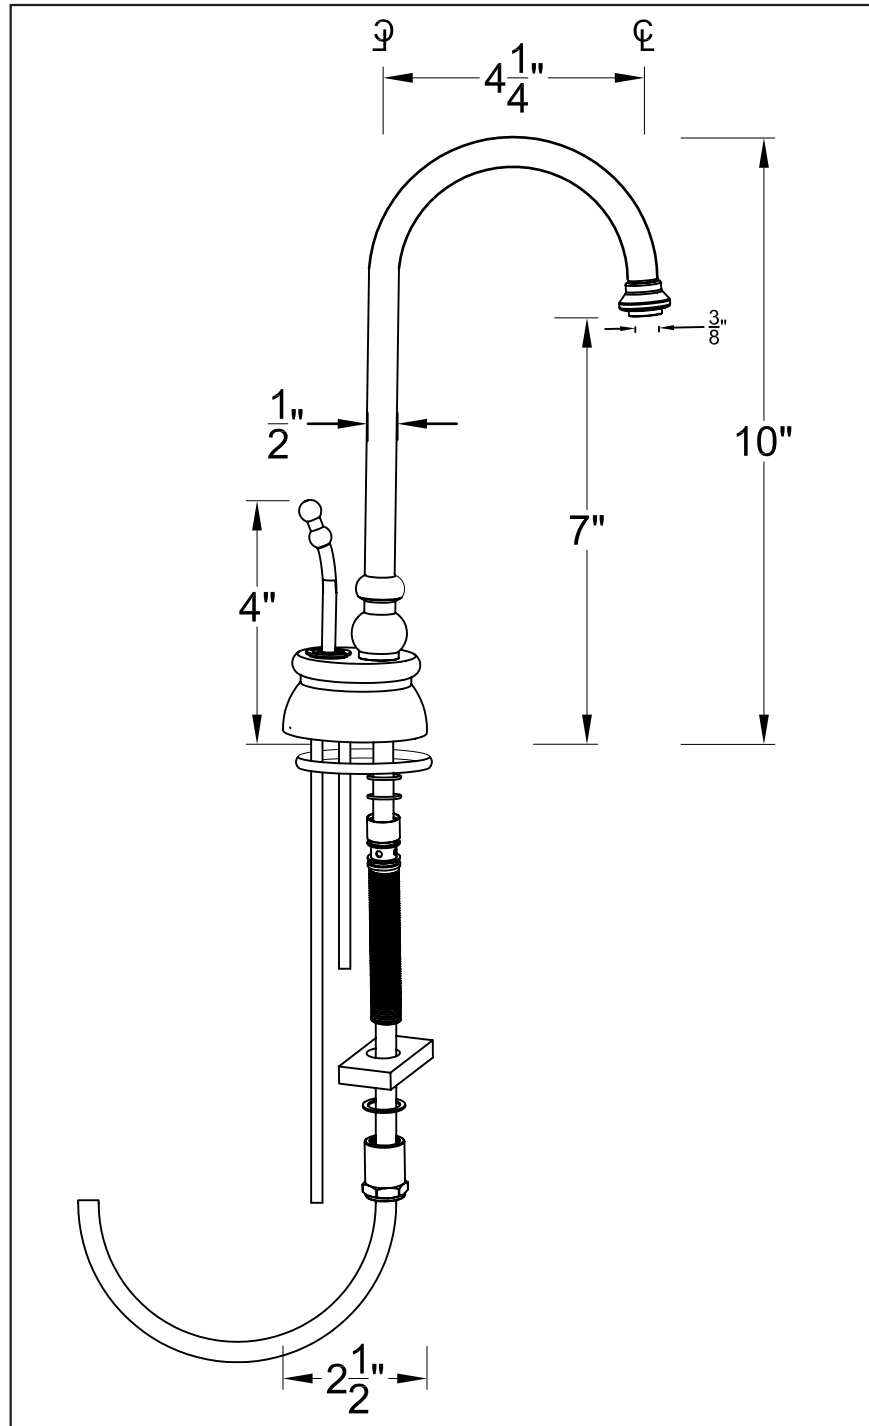

D261

INSTANT HOT WATER DISPENSERS

D 261 Calorah instant hot & cold water faucet with auto-off handle function. **Must be installed with QHT-1 hot water tank.**

Polished Chrome, Satin Nickel, and Oil Rubbed Bronze only.