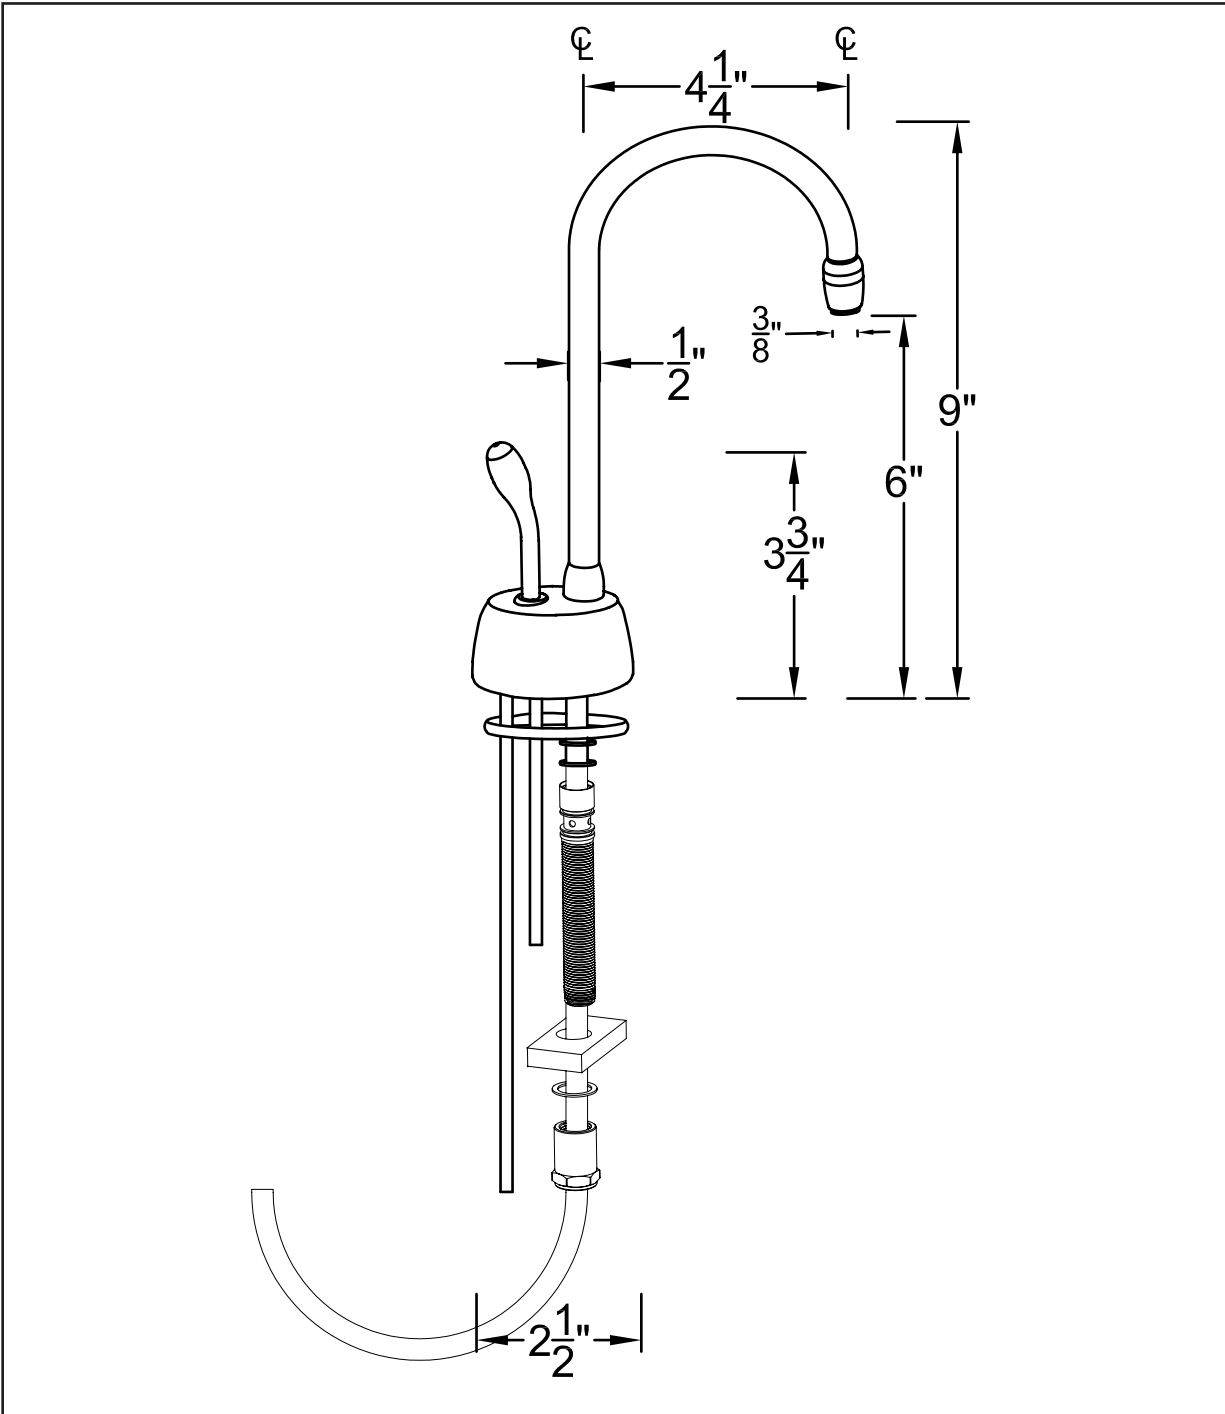

D271

INSTANT HOT WATER DISPENSERS

D 271 Velosah instant hot & cold water faucet with auto-off handle function.
IWC-1 Chiller optional. Must be installed with QHT-1 hot water tank.
Polished Chrome, Satin Nickel, Oil Rubbed Bronze and Antique Copper only.