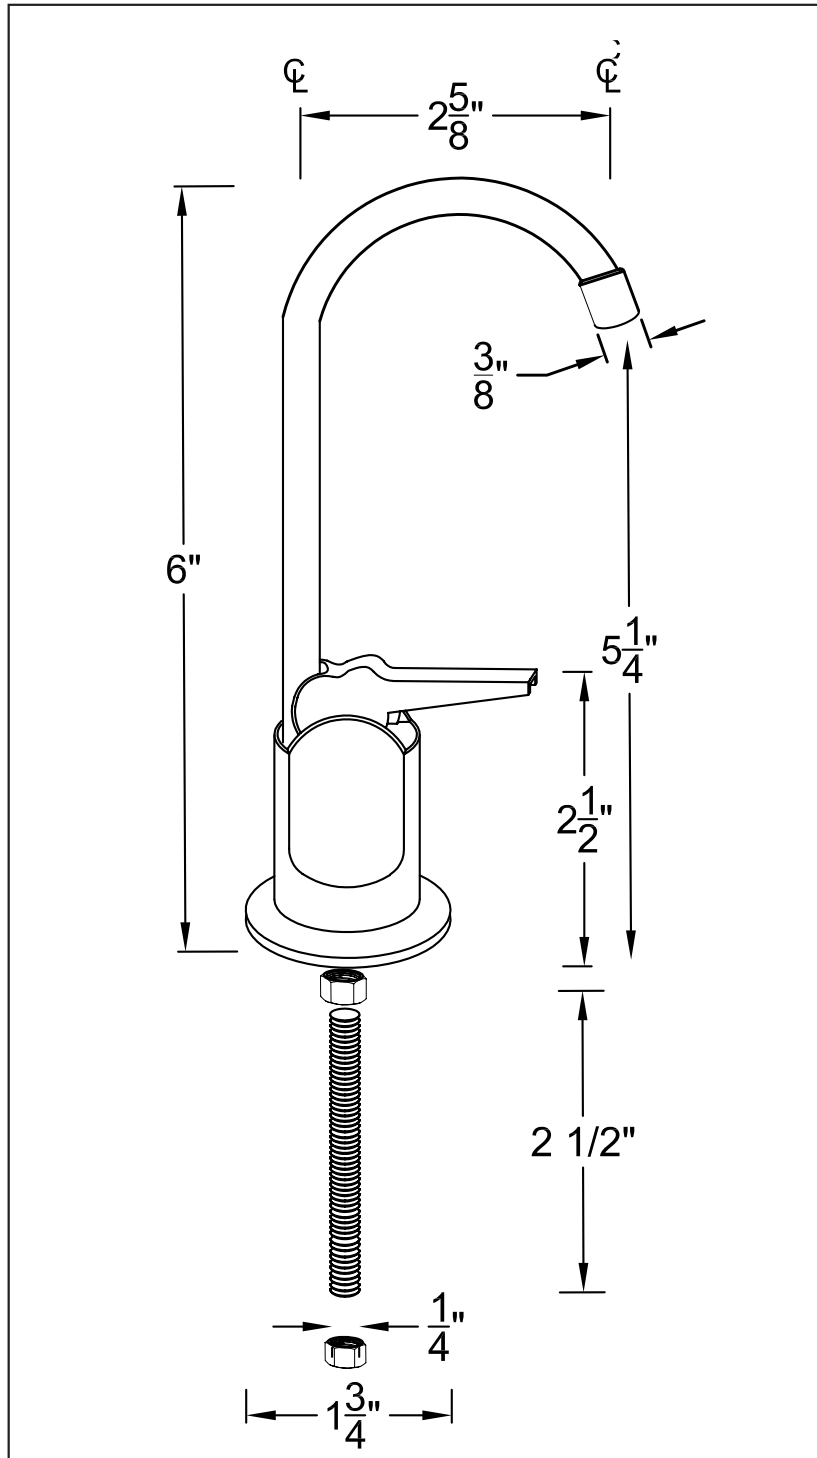

# D203

## WATER DISPENSERS

D 203 Touch-flo Style Water Dispenser. Faucet and base flange.  
Standard 6" Spout. With Black Accents.

**WESTBRASS**

2429 E. Olympic Blvd. Los Angeles, CA 90021  
Phone: 213-627-8441 Fax: 213-627-2844  
www.westbrass.com info@westbrass.com