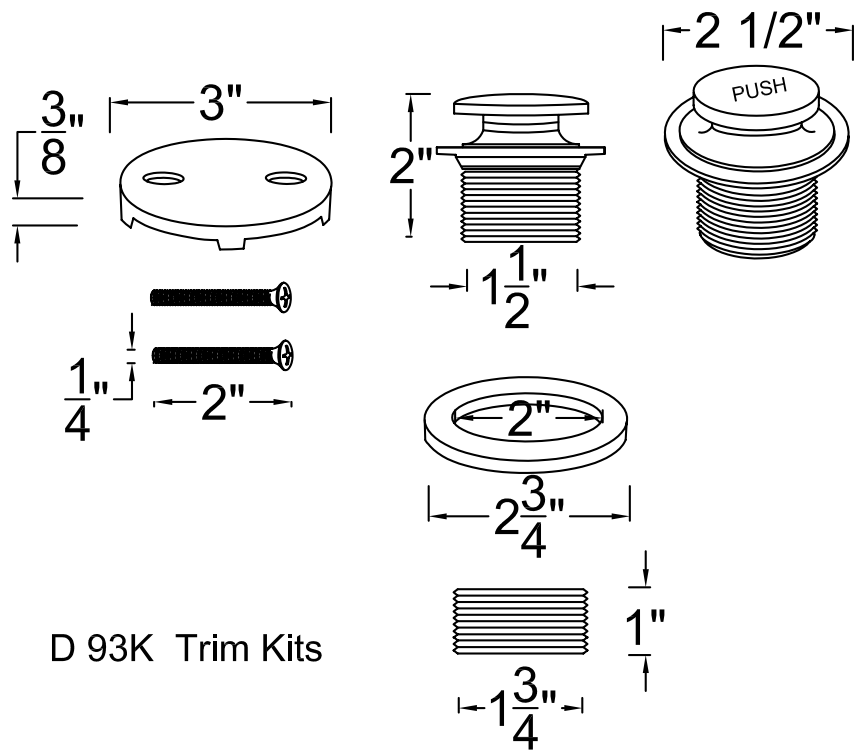

D93K

UNIVERSAL CONVERSION KITS

D 93K 2 HOLE FACEPLATE WITH SCREWS.FINE THREAD SHOE STRAINER WITH TIP TOE MECHANISM. INCLUDES 1-7/8"-11-1/2"X 1-5/8"-16 (FINE TO COARSE THREAD) BRASS ADAPTER BUSHING

WESTBRASS