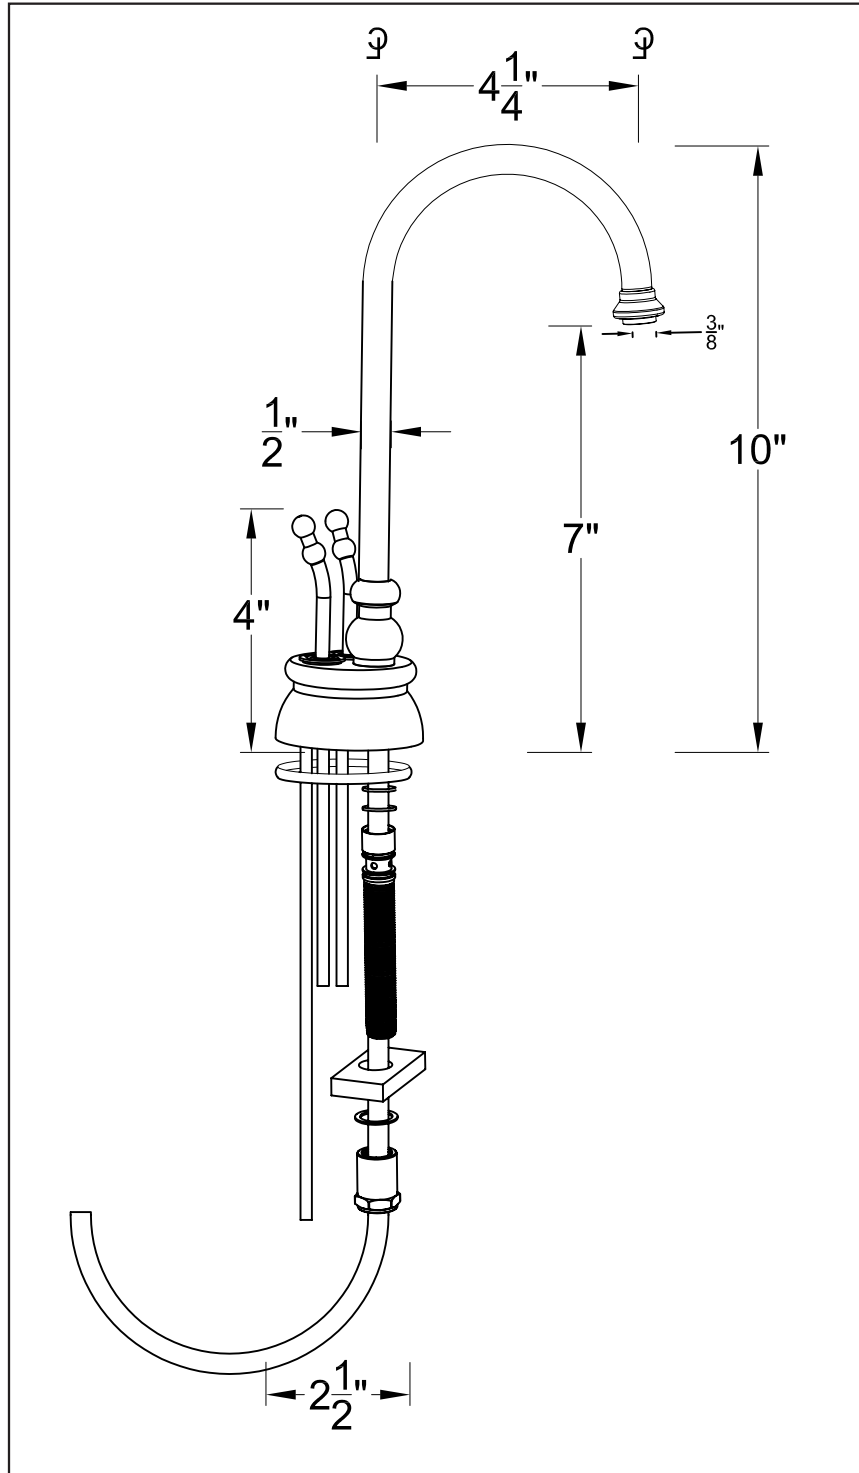

D262

INSTANT HOT WATER DISPENSERS

D262 Decalorah instant hot & cold water faucet with auto-off handle function. IWC-1 Chiller optional. **Must be installed with QHT-1 hot water tank.**

Polished Chrome, Satin Nickel, and Oil Rubbed Bronze only.