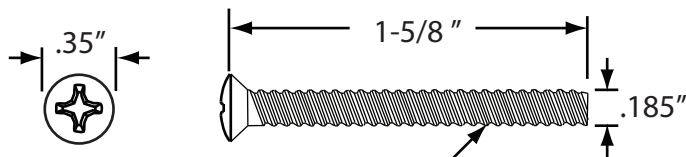

D327 / 792I-IS Beehive Strainer

with #10-24 x 1-5/8" Screw

#10 -24 x 1-5/8" Oval Head
Brass Machine Screw