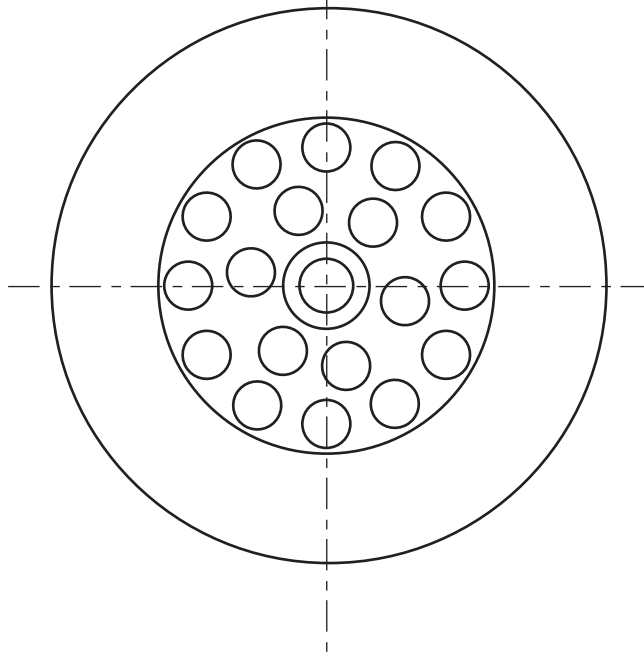

D327 / 792I-IS Beehive Strainer

with #10-24 x 1-5/8" Screw

#10 -24 x 1-5/8" Oval Head
Brass Machine Screw