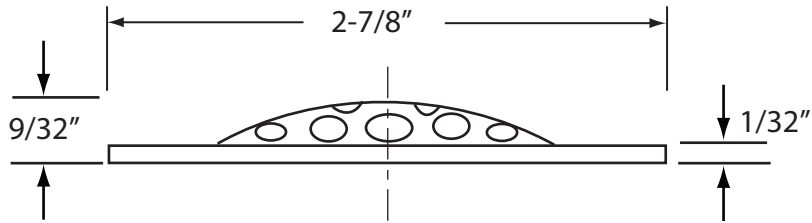

D327 / 792I-IS Beehive Strainer

with #10-24 x 1-5/8" Screw

#10 -24 x 1-5/8" Oval Head
Brass Machine Screw