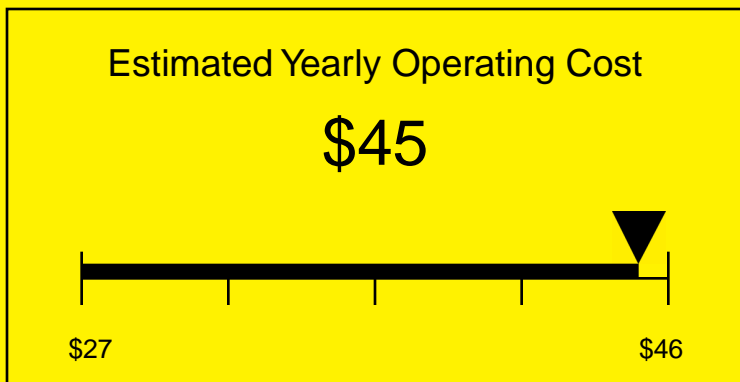

ENERGYGUIDE

REFRIGERATOR
Defrost: Automatic

SP5DS2DSSH
5.4 Cubic Feet

Compare the energy use of this product with others
before you buy

Your cost will depend on your utility rates

Based on a 2007 U.S. Government national average cost of 10.65 cents per kWh for electricity. Your actual operating cost will vary depending on your local utility rates and your use of the product.