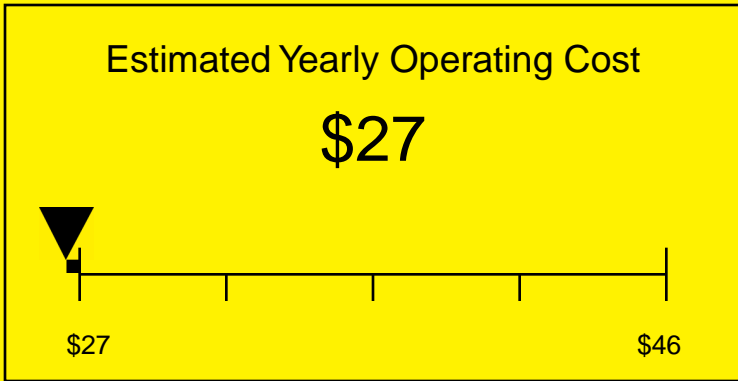

ENERGYGUIDE

REFRIGERATOR
Defrost: Automatic

SPR626OSSSTB
4.9 Cubic Feet

Compare the energy use of this product with others
before you buy

250kWh

Estimated Yearly Electricity Use

Your cost will depend on your utility rates

Based on a 2007 U.S. Government national average cost of 10.65 cents per kWh for electricity. Your actual operating cost will vary depending on your local utility rates and your use of the product.