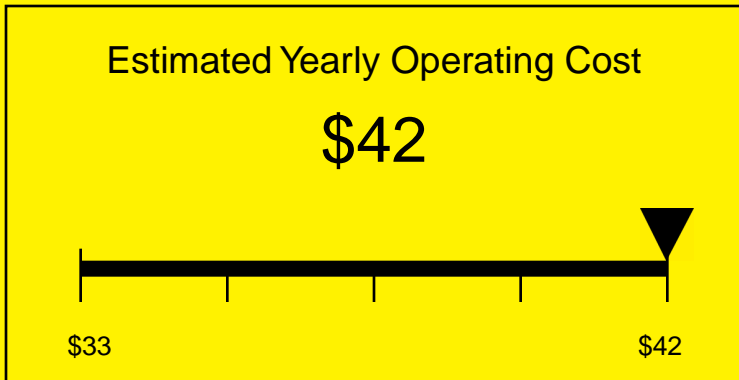

ENERGYGUIDE

REFRIGERATOR
Defrost: Automatic

SPR315OSCSS
3.3 Cubic Feet

Compare the energy use of this product with others
before you buy

Your cost will depend on your utility rates

Based on a 2007 U.S. Government national average cost of 10.65 cents per kWh for electricity. Your actual operating cost will vary depending on your local utility rates and your use of the product.