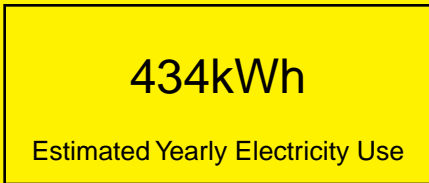

# ENERGYGUIDE

REFRIGERATOR  
Defrost: Automatic

SWC6GBLBITBADA  
5.5 Cubic Feet

Compare the energy use of this product with others  
before you buy

Your cost will depend on your utility rates

Based on a 2007 U.S. Government national average cost of 10.65 cents per kWh for electricity. Your actual operating cost will vary depending on your local utility rates and your use of the product.