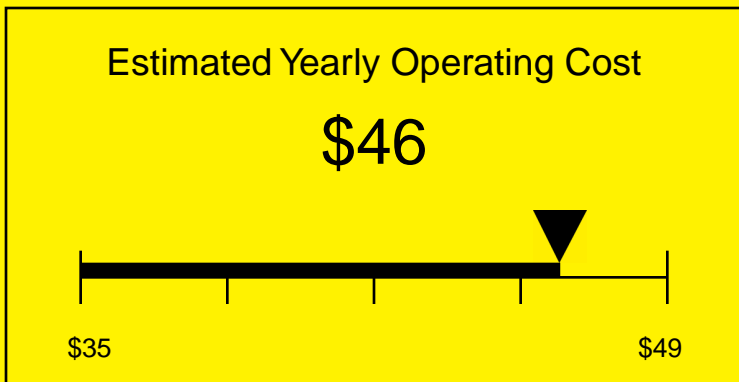

# ENERGYGUIDE

REFRIGERATOR  
Defrost: Automatic

SWC6GBLBITBADA  
5.5 Cubic Feet

Compare the energy use of this product with others  
before you buy

Your cost will depend on your utility rates

Based on a 2007 U.S. Government national average cost of 10.65 cents per kWh for electricity. Your actual operating cost will vary depending on your local utility rates and your use of the product.