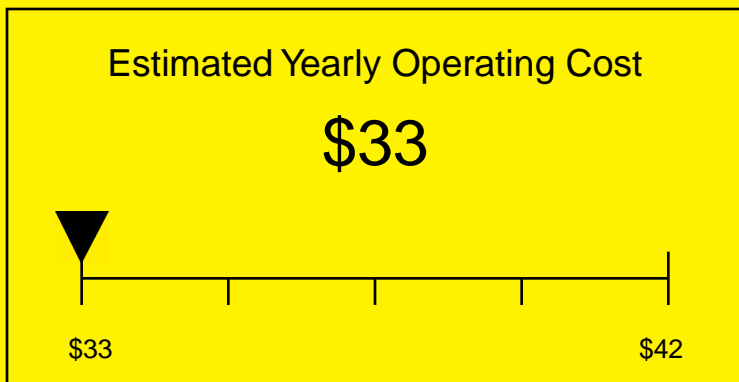

ENERGYGUIDE

REFRIGERATOR-FREEZER
Defrost: Automatic

FF41ES
3.6 Cubic Feet

Compare the energy use of this product with others
before you buy

310kWh
Estimated Yearly Electricity Use

Your cost will depend on your utility rates

Based on a 2007 U.S. Government national average cost of 10.65 cents per kWh for electricity. Your actual operating cost will vary depending on your local utility rates and your use of the product.