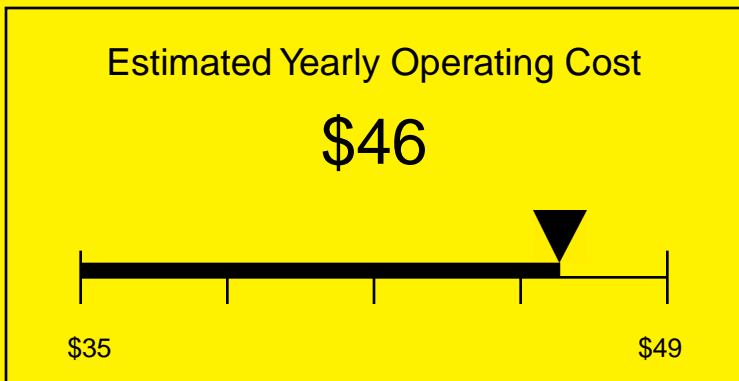

ENERGYGUIDE

REFRIGERATOR
Defrost: Automatic

SWC6GBLSHWO
5.5 Cubic Feet

Compare the energy use of this product with others
before you buy

Your cost will depend on your utility rates

Based on a 2007 U.S. Government national average cost of 10.65 cents per kWh for electricity. Your actual operating cost will vary depending on your local utility rates and your use of the product.