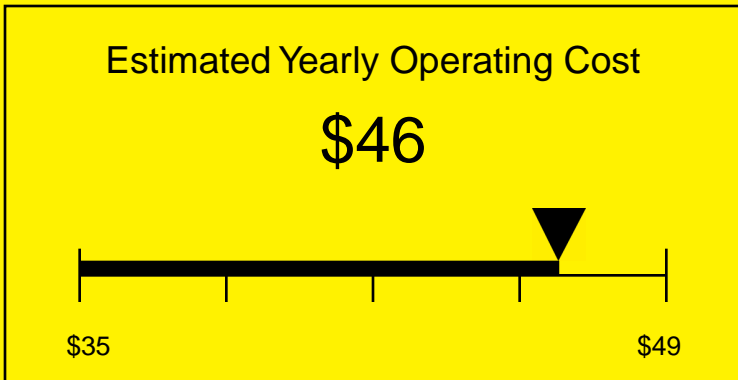

ENERGYGUIDE

REFRIGERATOR
Defrost: Automatic

SWC6GBLBISHWO
5.5 Cubic Feet

Compare the energy use of this product with others
before you buy

Your cost will depend on your utility rates

Based on a 2007 U.S. Government national average cost of 10.65 cents per kWh for electricity. Your actual operating cost will vary depending on your local utility rates and your use of the product.