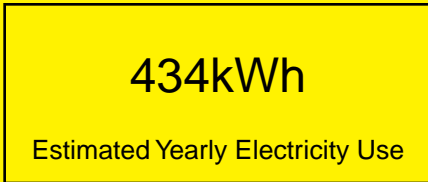

ENERGYGUIDE

REFRIGERATOR
Defrost: Automatic

SWC6GBLBISHWO
5.5 Cubic Feet

Compare the energy use of this product with others
before you buy

Your cost will depend on your utility rates

Based on a 2007 U.S. Government national average cost of 10.65 cents per kWh for electricity. Your actual operating cost will vary depending on your local utility rates and your use of the product.