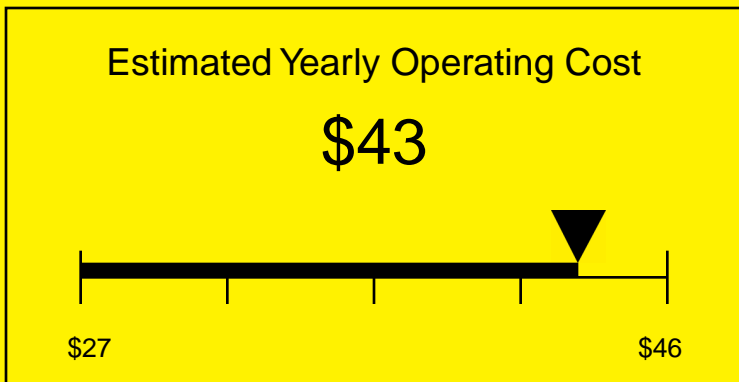

ENERGYGUIDE

REFRIGERATOR
Defrost: Automatic

FF7B
5.5 Cubic Feet

Compare the energy use of this product with others
before you buy

Your cost will depend on your utility rates

Based on a 2007 U.S. Government national average cost of 10.65 cents per kWh for electricity. Your actual operating cost will vary depending on your local utility rates and your use of the product.