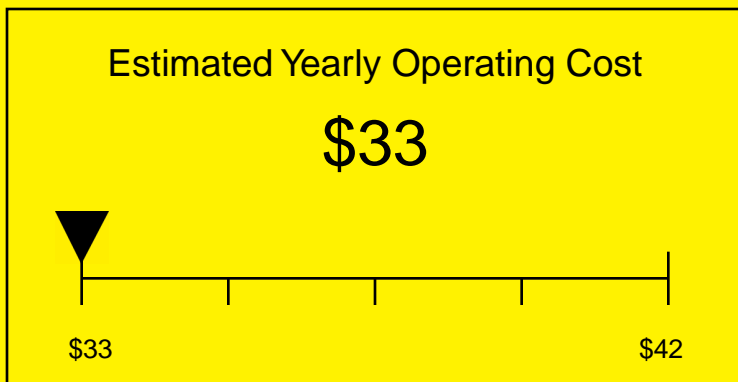

# ENERGYGUIDE

REFRIGERATOR-FREEZER  
Defrost: Automatic

FF43ES  
3.6 Cubic Feet

Compare the energy use of this product with others  
before you buy

**310kWh**

Estimated Yearly Electricity Use

Your cost will depend on your utility rates

Based on a 2007 U.S. Government national average cost of 10.65 cents per kWh for electricity. Your actual operating cost will vary depending on your local utility rates and your use of the product.