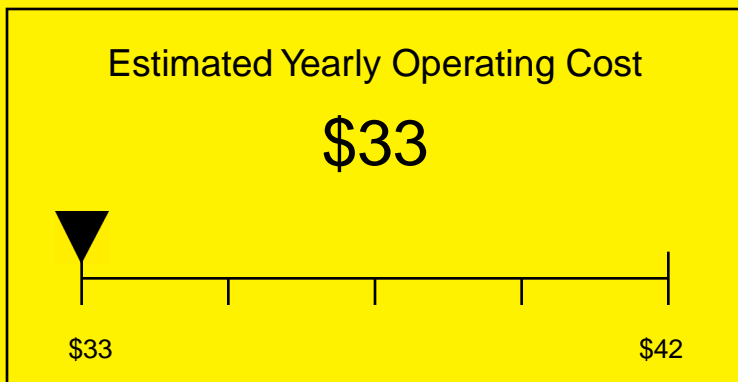

ENERGYGUIDE

REFRIGERATOR-FREEZER
Defrost: Automatic

FF41ESSADA
3.6 Cubic Feet

Compare the energy use of this product with others
before you buy

310kWh
Estimated Yearly Electricity Use

Your cost will depend on your utility rates

Based on a 2007 U.S. Government national average cost of 10.65 cents per kWh for electricity. Your actual operating cost will vary depending on your local utility rates and your use of the product.