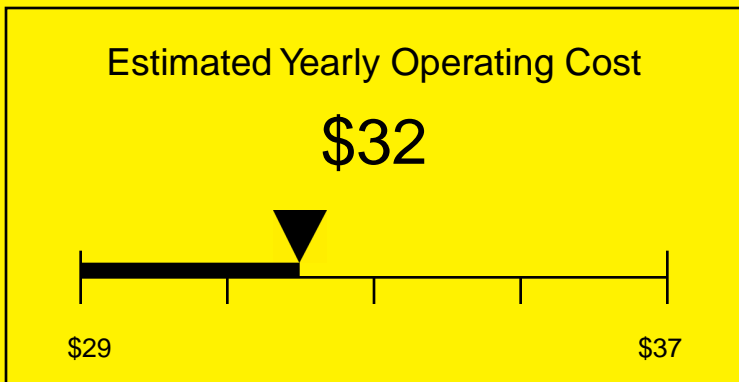

# ENERGYGUIDE

REFRIGERATOR-FREEZER  
Defrost: Automatic

FF410WH  
3.9 Cubic Feet

Compare the energy use of this product with others  
before you buy

Your cost will depend on your utility rates

Based on a 2007 U.S. Government national average cost of 10.65 cents per kWh for electricity. Your actual operating cost will vary depending on your local utility rates and your use of the product.