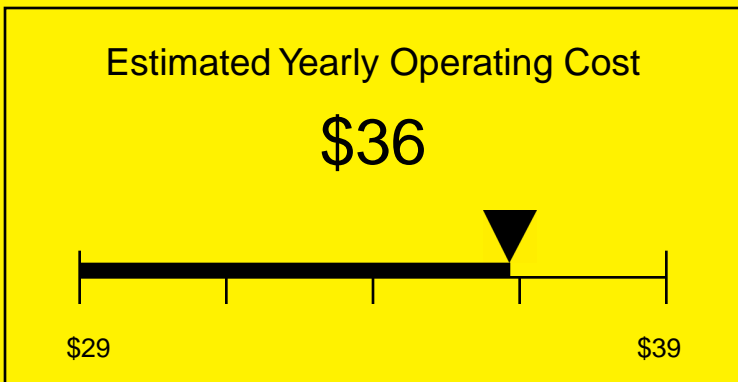

ENERGYGUIDE

REFRIGERATOR-FREEZER
Defrost: Automatic

BI605BFFFR
6.1 Cubic Feet

Compare the energy use of this product with others
before you buy

Your cost will depend on your utility rates

Based on a 2007 U.S. Government national average cost of 10.65 cents per kWh for electricity. Your actual operating cost will vary depending on your local utility rates and your use of the product.