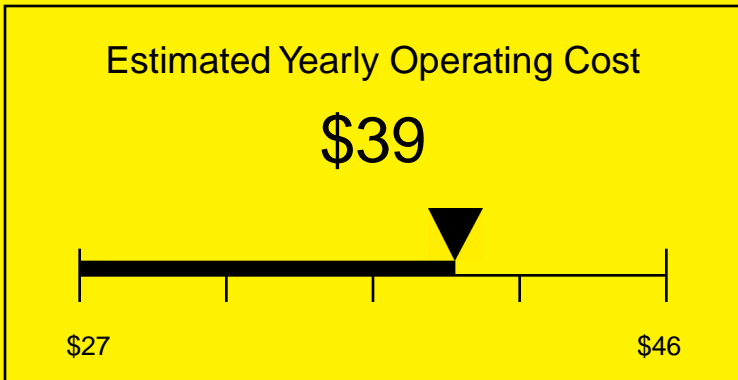

# ENERGYGUIDE

REFRIGERATOR  
Defrost: Automatic

SCR1536  
2.94 Cubic Feet

Compare the energy use of this product with others  
before you buy

**368kWh**

Estimated Yearly Electricity Use

Your cost will depend on your utility rates

Based on a 2007 U.S. Government national average cost of 10.65 cents per kWh for electricity. Your actual operating cost will vary depending on your local utility rates and your use of the product.