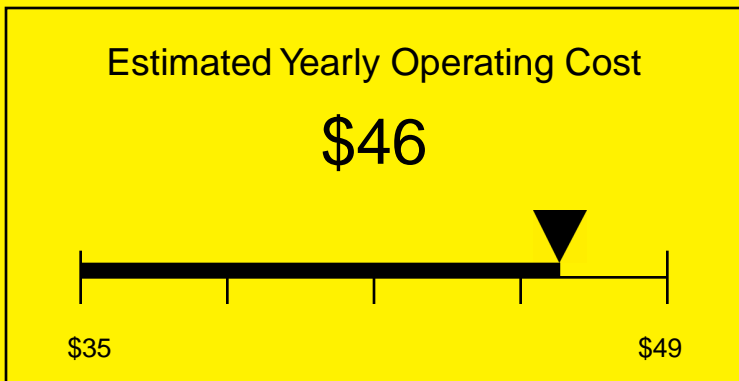

ENERGYGUIDE

REFRIGERATOR
Defrost: Automatic

SWC6GBLCSS
5.5 Cubic Feet

Compare the energy use of this product with others
before you buy

Your cost will depend on your utility rates

Based on a 2007 U.S. Government national average cost of 10.65 cents per kWh for electricity. Your actual operating cost will vary depending on your local utility rates and your use of the product.