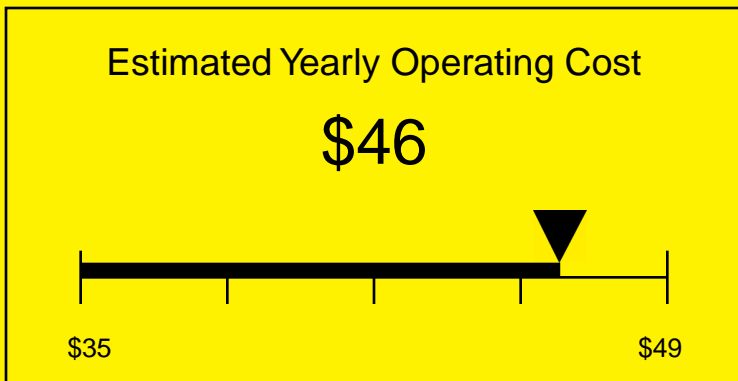

ENERGYGUIDE

REFRIGERATOR
Defrost: Automatic

SWC6GBLBISHWOADA
5.5 Cubic Feet

Compare the energy use of this product with others
before you buy

Your cost will depend on your utility rates

Based on a 2007 U.S. Government national average cost of 10.65 cents per kWh for electricity. Your actual operating cost will vary depending on your local utility rates and your use of the product.