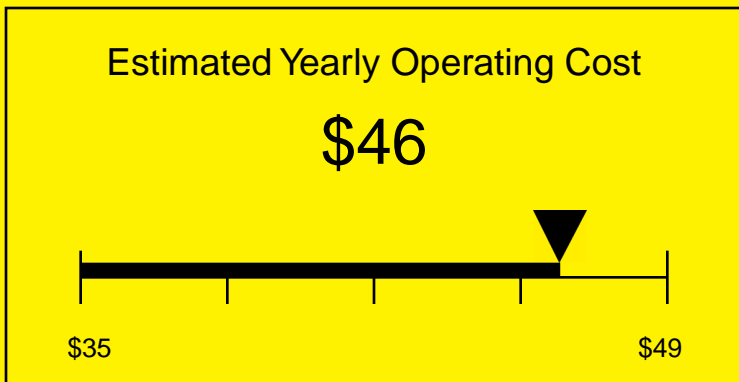

ENERGYGUIDE

REFRIGERATOR
Defrost: Automatic

SWC6GBLADA
5.5 Cubic Feet

Compare the energy use of this product with others
before you buy

Your cost will depend on your utility rates

Based on a 2007 U.S. Government national average cost of 10.65 cents per kWh for electricity. Your actual operating cost will vary depending on your local utility rates and your use of the product.