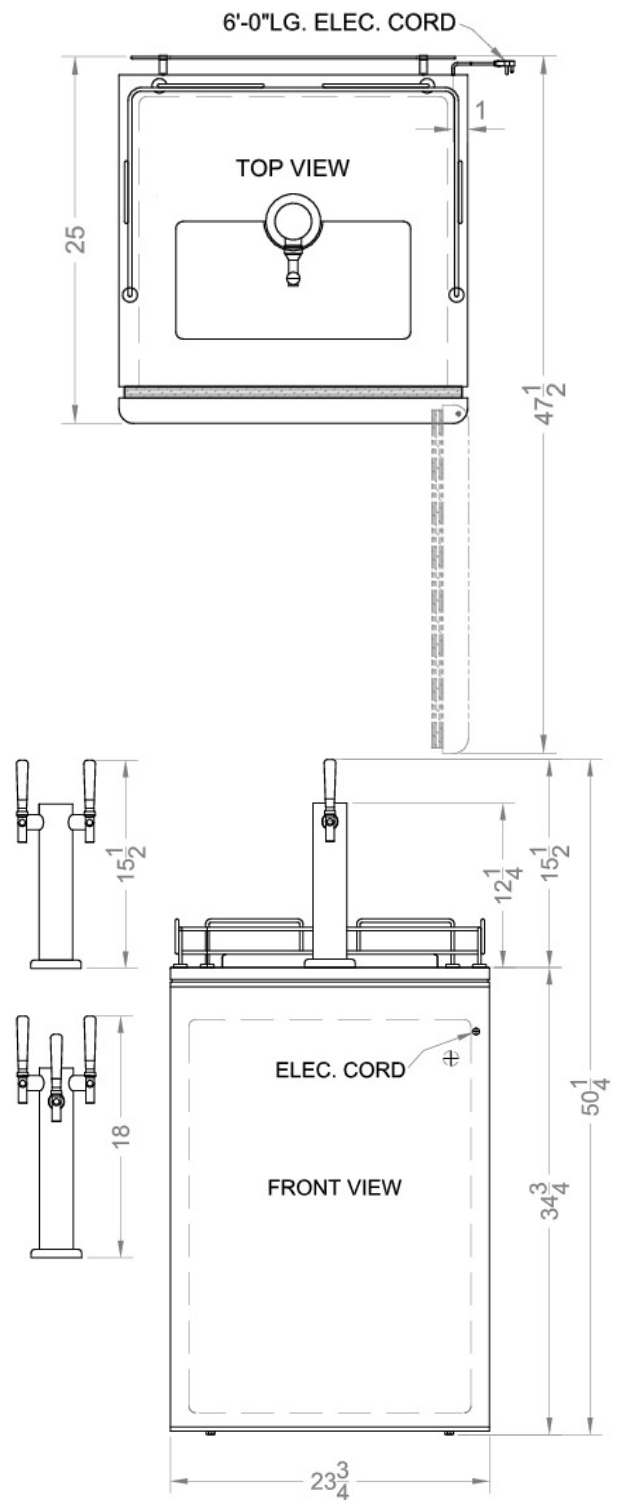

SBC500SSST

50.25" x 23.75" x 25.0" (H x W x D)

Portable beer dispenser with platinum sides, stainless steel door and stainless steel top

Highlights:

- Includes everything you need to pour the perfect draft
- Stainless steel top adds a touch of luxury to tap service
- Platinum sides bring a modern look into any setting
- Accepts half, quarter, and mini kegs of your favorite brew

Full-sized	Large interior accepts half, quarter, and mini (pony) kegs
KIT 490 included	Includes a 5lb. CO2 tank and regulator, draft arm, Sankey American tap, connection hardware, and cleaning kit
Top guard rail	Limit the mess with a silver rail that neatens service
Stainless steel top	18 gauge stainless steel adds long lasting elegance
Stainless steel door	Durable design with lasting elegance
Platinum cabinet	A subtle but stylish color adds modern style to any setting
Convertible to a refrigerator	Transform the beer cooler into a standard refrigerator
Adjustable thermostat	Manage the interior temperature with ease and accuracy
Portable design	Keep your beer on the move with sturdy casters
Manual defrost	No temperature fluctuations with a static manual defrost system that keeps the cold inside

Specifications:

Height	50.25"
Width	23.75"
Depth	25.0"
Shipping Weight	156.0 lbs.
US Electrical Safety	UL
Voltage/Frequency	115 V AC/60 Hz
Door Swing	RHD
Reversible	No
Defrost Type	Manual
Depth with door at 90°	47.5"
Condensor Location	Side of Unit
Thermostat Type	Dial
Level Legs Quantity	2
Freon Type	R134a
Parts/Labor Warranty	1 Year
Compressor Warranty	5 Years