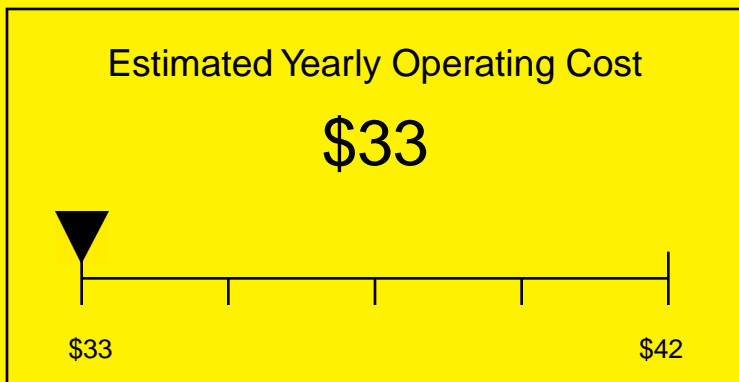

# ENERGYGUIDE

REFRIGERATOR-FREEZER  
Defrost: Automatic

FF41ESSTBADA  
3.6 Cubic Feet

Compare the energy use of this product with others  
before you buy

**310kWh**  
Estimated Yearly Electricity Use

Your cost will depend on your utility rates

Based on a 2007 U.S. Government national average cost of 10.65 cents per kWh for electricity. Your actual operating cost will vary depending on your local utility rates and your use of the product.