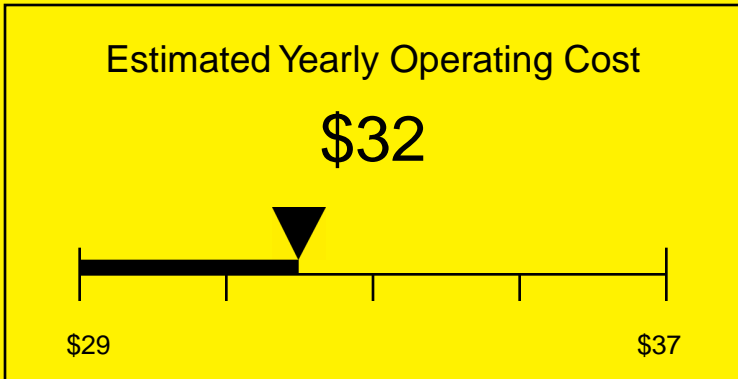

ENERGYGUIDE

REFRIGERATOR-FREEZER
Defrost: Automatic

FF410WHL
3.9 Cubic Feet

Compare the energy use of this product with others
before you buy

Your cost will depend on your utility rates

Based on a 2007 U.S. Government national average cost of 10.65 cents per kWh for electricity. Your actual operating cost will vary depending on your local utility rates and your use of the product.